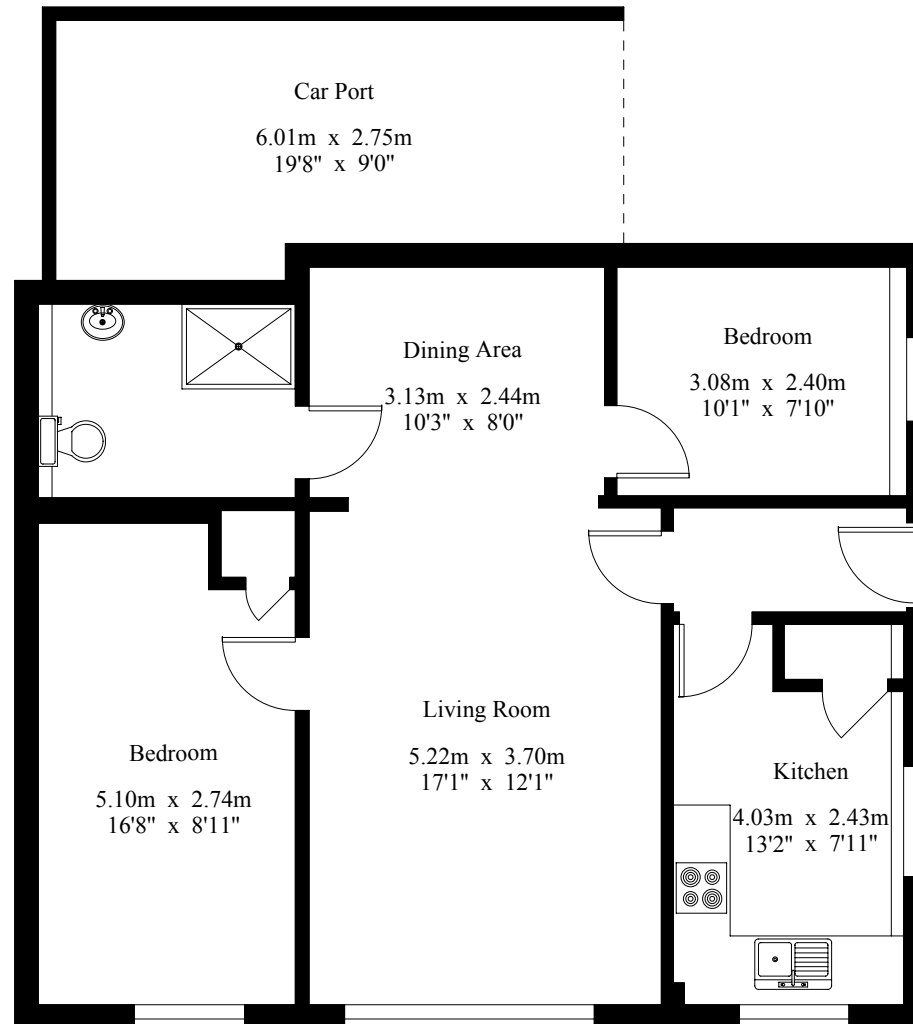

The Sussex Barn

Gross Internal Area : 70.5 sq.m (758 sq.ft.)
(Excluding Car Port)

Ground Floor